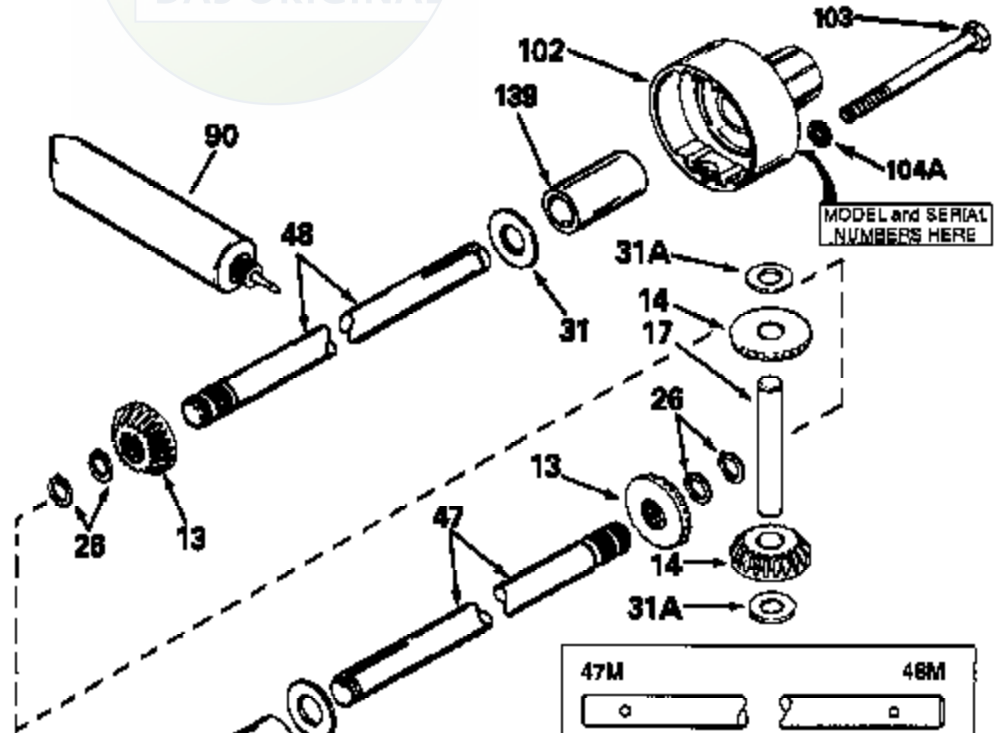

JOIST

SICHER IST DAS:
DAS ORIGINAL

MODEL and SERIAL
NUMBERS HERE

MODEL and SERIAL
NUMBERS HERE

Ref #	Part Number	Qty	Description
13	778067		Gear, Bevel (16 teeth)
14	778068		Gear, Pinion (16 teeth)
17	786040		Pin, Drive
26	788038		Ring, Retaining
31	780001		Washer (3/4" ID x 1-1/2" OD x 1/16" t hick)
31A	780096		Washer, Thrust
47M	774131		Axle (6-9/16" long)
48M	774132		Axle (18-25/32" long)
82	786043		Sprocket. No Teeth 54. O.D. 8.823
82	786051		Sprocket. No Teeth 60. O.D. 9.841
82	786070		Sprocket. No Teeth 48. O.D. 7.920
82	786041A		Sprocket. No Teeth 45. O.D. 7.389
82	786042	100-116	Sprocket. No Teeth 40. O.D. 6.650
90	788067B	Peerless	Grease (32 oz. bottle Bentonite greas e)
101	774073		Differential Carrier Hsg (Incl. 137)
102	774073		Differential Carrier Hsg (Incl. 139)
103	792041		Screw, 5/16-18 x 3-3/4"
104	792042		Nut, Lock, 5/16-18 (Use as required)
104A	792061		Washer, Flat, 5/16"
137	780077		Bushing (3/4" ID x 1-1/16" OD x 2-1/1 6" long)
139	780077		Bushing (3/4 ID x 1-1/16" OD x 2-1/16 " long)