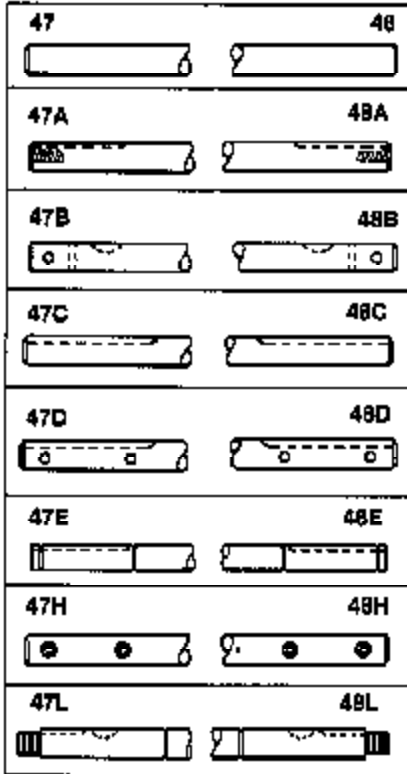

JOIST

SICHER IST DAS:
DAS ORIGINAL

MODEL and SERIAL
NUMBERS HERE

MODEL and SERIAL
NUMBERS HERE

Ref #	Part Number	Qty	Description
13	778067		Gear, Bevel (16 teeth)
14	778068		Gear, Pinion (16 teeth)
17	786040		Pin, Drive
26	788038		Ring, Retaining
31	780001		Washer (3/4" ID x 1-1/2" OD x 1/16" t hick)
31A	780096		Washer, Thrust
47M	774131		Axle (6-9/16" long)
48M	774132		Axle (18-25/32" long)
82	786043		Sprocket. No Teeth 54. O.D. 8.823
82	786051		Sprocket. No Teeth 60. O.D. 9.841
82	786070		Sprocket. No Teeth 48. O.D. 7.920
82	786041A		Sprocket. No Teeth 45. O.D. 7.389
82	786042	100-116	Sprocket. No Teeth 40. O.D. 6.650
90	788067B	Peerless	Grease (32 oz. bottle Bentonite greas e)
101	774073		Differential Carrier Hsg (Incl. 137)
102	774073		Differential Carrier Hsg (Incl. 139)
103	792041		Screw, 5/16-18 x 3-3/4"
104	792042		Nut, Lock, 5/16-18 (Use as required)
104A	792061		Washer, Flat, 5/16"
137	780077		Bushing (3/4" ID x 1-1/16" OD x 2-1/1 6" long)
139	780077		Bushing (3/4 ID x 1-1/16" OD x 2-1/16 " long)