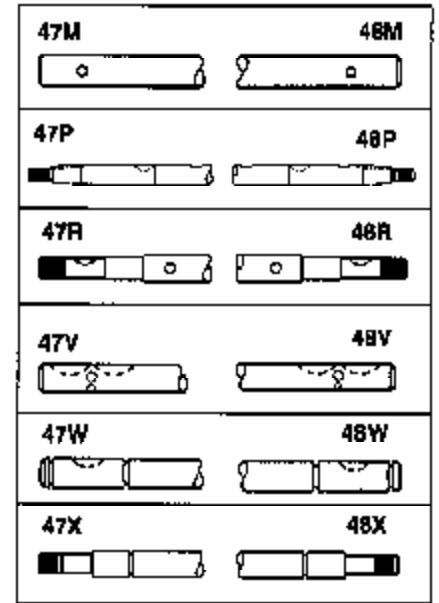

JOIST

SICHER IST DAS:
DAS ORIGINAL

MODEL and SERIAL
NUMBERS HERE

MODEL and SERIAL
NUMBERS HERE

Ref #	Part Number	Qty	Description
13	778067		Gear, Bevel (16 teeth)
14	778068		Gear, Pinion (16 teeth)
17	786040		Pin, Drive
26	788038		Ring, Retaining
31	780001		Washer (3/4" ID x 1-1/2" OD x 1/16" t hick)
31A	780096		Washer, Thrust
47M	774131		Axle (6-9/16" long)
48M	774132		Axle (18-25/32" long)
82	786043		Sprocket. No Teeth 54. O.D. 8.823
82	786051		Sprocket. No Teeth 60. O.D. 9.841
82	786070		Sprocket. No Teeth 48. O.D. 7.920
82	786041A		Sprocket. No Teeth 45. O.D. 7.389
82	786042	100-116	Sprocket. No Teeth 40. O.D. 6.650
90	788067B	Peerless	Grease (32 oz. bottle Bentonite greas e)
101	774073		Differential Carrier Hsg (Incl. 137)
102	774073		Differential Carrier Hsg (Incl. 139)
103	792041		Screw, 5/16-18 x 3-3/4"
104	792042		Nut, Lock, 5/16-18 (Use as required)
104A	792061		Washer, Flat, 5/16"
137	780077		Bushing (3/4" ID x 1-1/16" OD x 2-1/1 6" long)
139	780077		Bushing (3/4 ID x 1-1/16" OD x 2-1/16 " long)